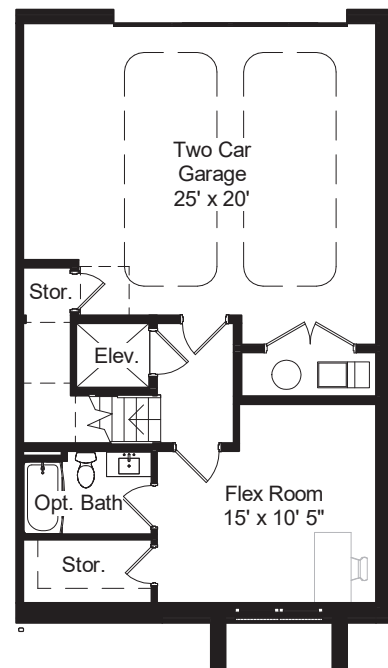

# Town I

-  2 - 4 BEDROOMS
-  2 FULL 2 ½ - 4 ½ BATHS
-  2 CAR ATTACHED GARAGE
-  3,209 SQFT

## GROUND LEVEL

GROUND LEVEL  
BASE OPTION

GROUND LEVEL  
w/ ELEVATOR OPTION