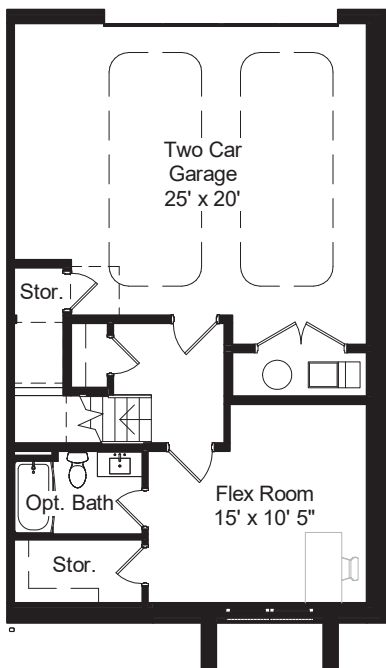

GROUND LEVEL

GROUND LEVEL
BASE OPTION