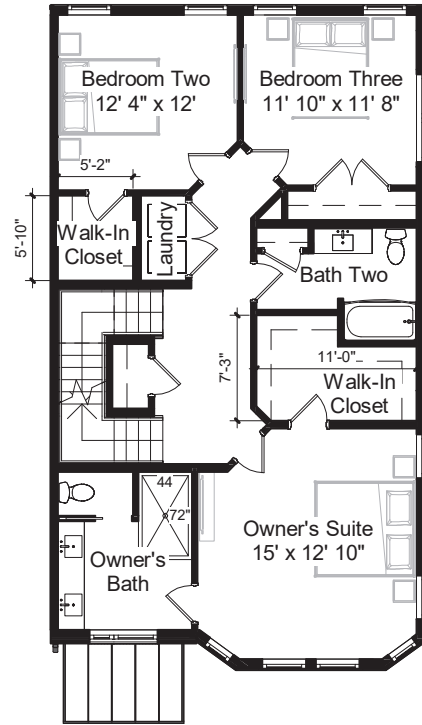

# Town I

-  2 - 4 BEDROOMS
-  2 FULL 2 ½ - 4 ½ BATHS
-  2 CAR ATTACHED GARAGE
-  3,209 SQFT

## GROUND LEVEL

GROUND LEVEL  
BASE OPTION

GROUND LEVEL  
w/ ELEVATOR OPTION

## LIVING LEVEL

## BEDROOM LEVEL

BEDROOM LEVEL  
TWO BEDROOM OPTION  
BASE OPTION

BEDROOM LEVEL  
THREE BEDROOM OPTION  
BASE OPTION

BEDROOM LEVEL  
TWO BEDROOM OPTION  
w/ ELEVATOR OPTION

BEDROOM LEVEL  
THREE BEDROOM OPTION  
w/ ELEVATOR OPTION