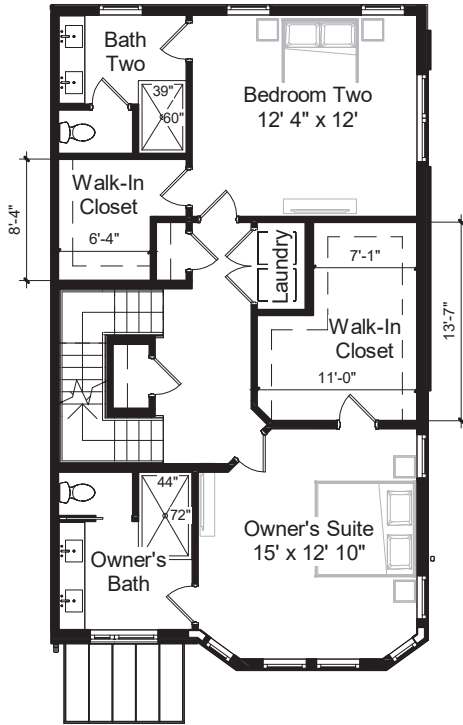

# Town I

-  2 - 4 BEDROOMS
-  2 FULL 2 ½ - 4 ½ BATHS
-  2 CAR ATTACHED GARAGE
-  3,209 SQFT

## GROUND LEVEL

GROUND LEVEL  
BASE OPTION

GROUND LEVEL  
w/ ELEVATOR OPTION

## LIVING LEVEL

## BEDROOM LEVEL

BEDROOM LEVEL  
TWO BEDROOM OPTION  
BASE OPTION

BEDROOM LEVEL  
THREE BEDROOM OPTION  
BASE OPTION

BEDROOM LEVEL  
TWO BEDROOM OPTION  
w/ ELEVATOR OPTION

BEDROOM LEVEL  
THREE BEDROOM OPTION  
w/ ELEVATOR OPTION