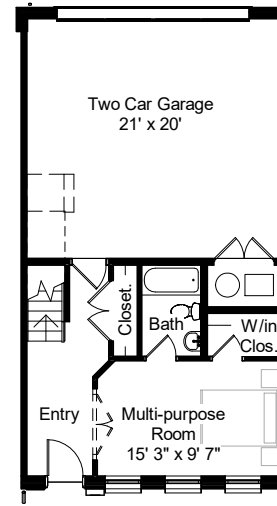

GROUND LEVEL  
BASE OPTION

GROUND LEVEL  
POWDER ROOM OPTION

GROUND LEVEL  
FULL BATH OPTION

LIVING LEVEL

LIVING LEVEL  
LARGER DECK OPTION

Included "L" shaped kitchen ends at refrigerator  
Optional kitchen extension shown dashed

BEDROOM LEVEL  
TWO BEDROOM OPTION  
(Owner's Suite - Shower)

BEDROOM LEVEL  
THREE BEDROOM OPTION  
(Owner's Suite - Shower)

TERRACE LEVEL  
BASE OPTION

TERRACE LEVEL  
POWDER ROOM OPTION

## 22' Wide Townhome