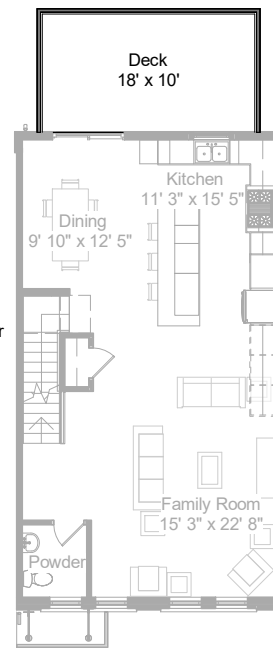

GROUND LEVEL  
BASE OPTION

GROUND LEVEL  
POWDER ROOM OPTION

GROUND LEVEL  
FULL BATH OPTION

LIVING LEVEL

LIVING LEVEL  
LARGER DECK OPTION

Included "L" shaped kitchen ends at refrigerator  
Optional kitchen extension shown dashed

BEDROOM LEVEL  
TWO BEDROOM OPTION  
(Owner's Suite - Shower)

BEDROOM LEVEL  
THREE BEDROOM OPTION  
(Owner's Suite - Shower)

TERRACE LEVEL  
BASE OPTION

TERRACE LEVEL  
POWDER ROOM OPTION

## 22' Wide Townhome