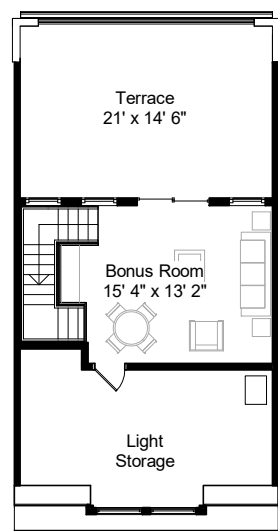

GROUND LEVEL  
BASE OPTION

GROUND LEVEL  
POWDER ROOM OPTION

GROUND LEVEL  
FULL BATH OPTION

LIVING LEVEL

LIVING LEVEL  
LARGER DECK OPTION

Included "L" shaped kitchen ends at refrigerator  
Optional kitchen extension shown dashed

BEDROOM LEVEL  
TWO BEDROOM OPTION  
(Owner's Suite - Shower)

BEDROOM LEVEL  
THREE BEDROOM OPTION  
(Owner's Suite - Shower)

TERRACE LEVEL  
BASE OPTION

TERRACE LEVEL  
POWDER ROOM OPTION

## 22' Wide Townhome