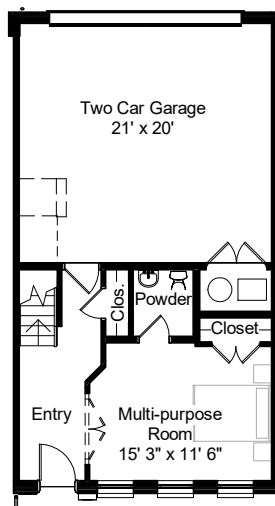

GROUND LEVEL  
BASE OPTION

GROUND LEVEL  
POWDER ROOM OPTION

GROUND LEVEL  
FULL BATH OPTION

LIVING LEVEL

LIVING LEVEL  
LARGER DECK OPTION

Included "L" shaped kitchen ends at refrigerator  
Optional kitchen extension shown dashed

BEDROOM LEVEL  
TWO BEDROOM OPTION  
(Owner's Suite - Shower)

BEDROOM LEVEL  
THREE BEDROOM OPTION  
(Owner's Suite - Shower)

TERRACE LEVEL  
BASE OPTION

TERRACE LEVEL  
POWDER ROOM OPTION

## 22' Wide Townhome