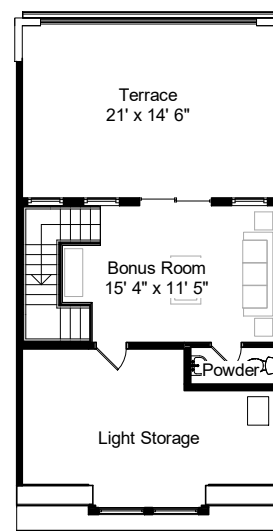

GROUND LEVEL  
BASE OPTION

GROUND LEVEL  
POWDER ROOM OPTION

GROUND LEVEL  
FULL BATH OPTION

LIVING LEVEL

LIVING LEVEL  
LARGER DECK OPTION

Included "L" shaped kitchen ends at refrigerator  
Optional kitchen extension shown dashed

BEDROOM LEVEL  
TWO BEDROOM OPTION  
(Owner's Suite - Shower)

BEDROOM LEVEL  
THREE BEDROOM OPTION  
(Owner's Suite - Shower)

TERRACE LEVEL  
BASE OPTION

TERRACE LEVEL  
POWDER ROOM OPTION

## 22' Wide Townhome