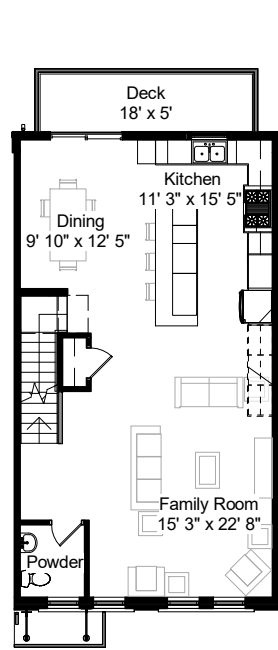

GROUND LEVEL  
BASE OPTION

GROUND LEVEL  
POWDER ROOM OPTION

GROUND LEVEL  
FULL BATH OPTION

LIVING LEVEL

LIVING LEVEL  
LARGER DECK OPTION

Included "L" shaped kitchen ends at refrigerator  
Optional kitchen extension shown dashed

BEDROOM LEVEL  
TWO BEDROOM OPTION  
(Owner's Suite - Shower)

BEDROOM LEVEL  
THREE BEDROOM OPTION  
(Owner's Suite - Shower)

TERRACE LEVEL  
BASE OPTION

TERRACE LEVEL  
POWDER ROOM OPTION

## 22' Wide Townhome