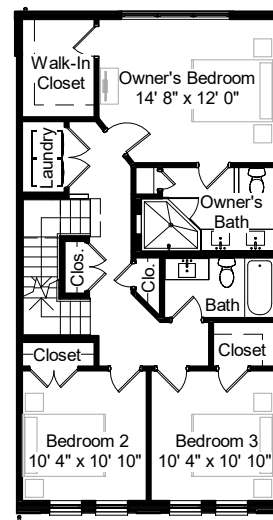

GROUND LEVEL  
BASE OPTION

GROUND LEVEL  
POWDER ROOM OPTION

GROUND LEVEL  
FULL BATH OPTION

LIVING LEVEL

LIVING LEVEL  
LARGER DECK OPTION

Included "L" shaped kitchen ends at refrigerator  
Optional kitchen extension shown dashed

BEDROOM LEVEL  
TWO BEDROOM OPTION  
(Owner's Suite - Shower)

BEDROOM LEVEL  
THREE BEDROOM OPTION  
(Owner's Suite - Shower)

TERRACE LEVEL  
BASE OPTION

TERRACE LEVEL  
POWDER ROOM OPTION

## 22' Wide Townhome