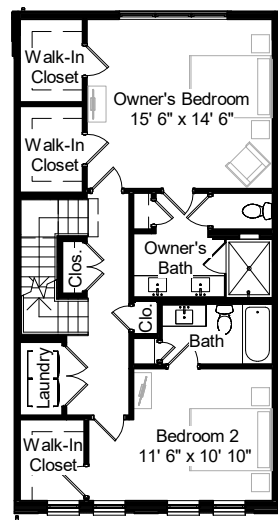

GROUND LEVEL  
BASE OPTION

GROUND LEVEL  
POWDER ROOM OPTION

GROUND LEVEL  
FULL BATH OPTION

LIVING LEVEL

LIVING LEVEL  
LARGER DECK OPTION

Included "L" shaped kitchen ends at refrigerator  
Optional kitchen extension shown dashed

BEDROOM LEVEL  
TWO BEDROOM OPTION  
(Owner's Suite - Shower)

BEDROOM LEVEL  
THREE BEDROOM OPTION  
(Owner's Suite - Shower)

TERRACE LEVEL  
BASE OPTION

TERRACE LEVEL  
POWDER ROOM OPTION

## 22' Wide Townhome