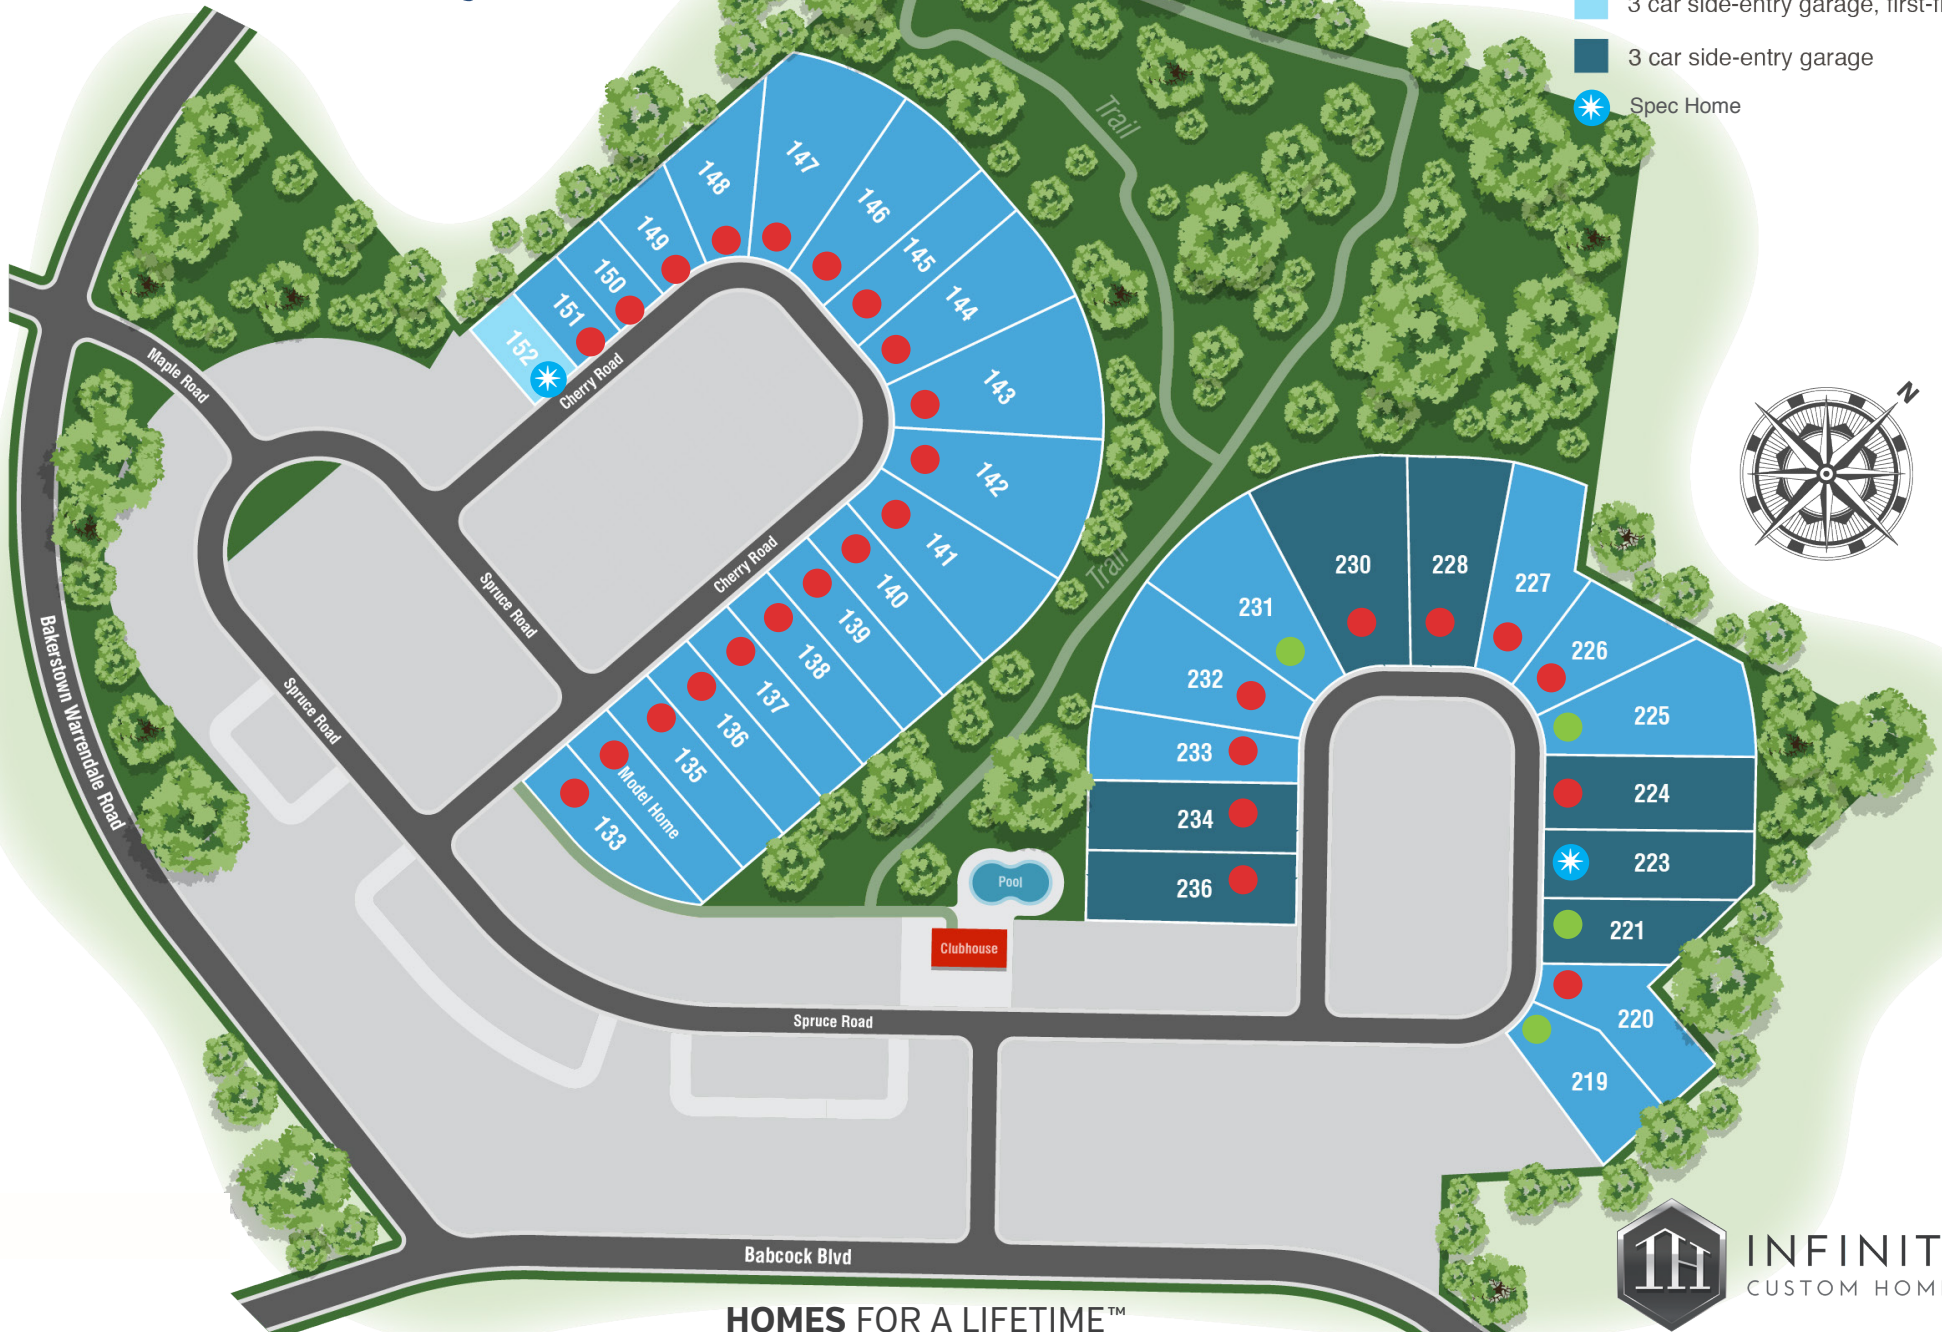

Laurel Grove

WEXFORD, PA
PINE RICHLAND SCHOOL DISTRICT

- 2 car front-entry garage
- 3 car side-entry garage, first-floor living
- 3 car side-entry garage
- Spec Home

HOMES FOR A LIFETIME™

INFINITY
CUSTOM HOMES