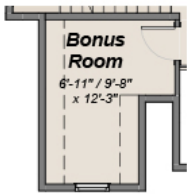

COLORADO | SIDE-ENTRY GARAGE | FIRST FLOOR UPGRADES

**Upgraded Owner's Bath and Closet w/
Separate Laundry and Mudroom
(Removes Dining Room)**

**Optional Two Car
Side Garage**

COLORADO | SIDE-ENTRY GARAGE | SECOND FLOOR

Upgraded Private Bath Layout

Optional Bonus Room

Optional Flex Room

INCLUDED SECOND FLOOR

COLORADO | SIDE-ENTRY GARAGE | THIRD FLOOR

**OPTIONAL FINISHED/UNFINISHED
THIRD FLOOR**

COLORADO | SIDE-ENTRY GARAGE | BASEMENT