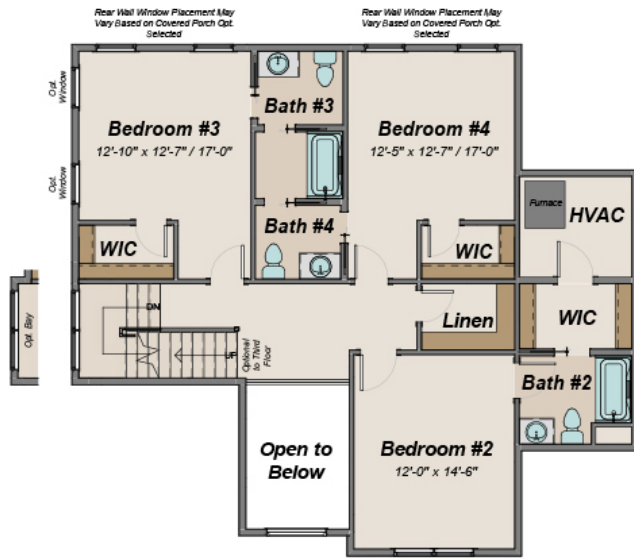

COLORADO | SIDE-ENTRY GARAGE | FIRST FLOOR UPGRADES

**Upgraded Owner's Bath and Closet w/
Separate Laundry and Mudroom
(Removes Dining Room)**

**Optional Two Car
Side Garage**

COLORADO | SIDE-ENTRY GARAGE | SECOND FLOOR

Upgraded Private Bath Layout

Optional Bonus Room

Optional Flex Room

INCLUDED SECOND FLOOR

COLORADO | SIDE-ENTRY GARAGE | THIRD FLOOR

**OPTIONAL FINISHED/UNFINISHED
THIRD FLOOR**

COLORADO | SIDE-ENTRY GARAGE | BASEMENT

OPTIONAL FINISHED BASEMENT

Dimensions/Layout are subject to change and may vary based on exterior and interior selections

INFINITY
CUSTOM HOMES