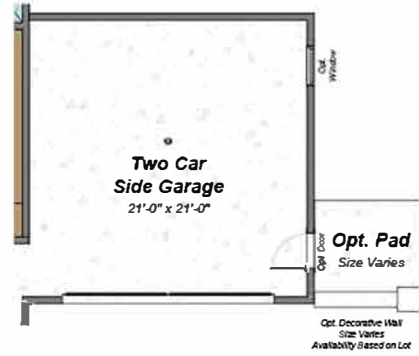

COLORADO | SIDE-ENTRY GARAGE | FIRST FLOOR UPGRADES

**Upgraded Owner's Bath and Closet w/
Separate Laundry and Mudroom
(Removes Dining Room)**

**Optional Two Car
Side Garage**

COLORADO | SIDE-ENTRY GARAGE | SECOND FLOOR

Upgraded Private Bath Layout

Optional Bonus Room

Optional Flex Room

INCLUDED SECOND FLOOR

COLORADO | SIDE-ENTRY GARAGE | THIRD FLOOR

**OPTIONAL FINISHED/UNFINISHED
THIRD FLOOR**

COLORADO | SIDE-ENTRY GARAGE | BASEMENT