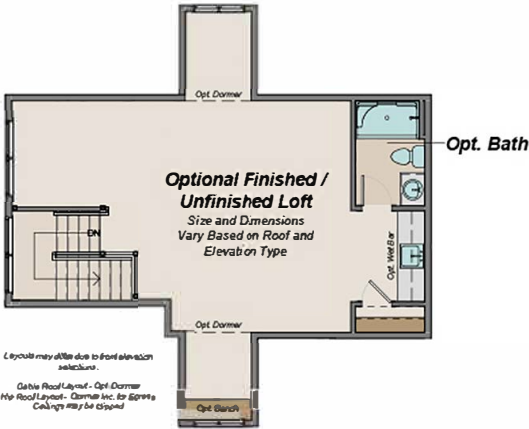

COLORADO | SIDE-ENTRY GARAGE | FIRST FLOOR UPGRADES

**Upgraded Owner's Bath and Closet w/
Separate Laundry and Mudroom
(Removes Dining Room)**

**Optional Two Car
Side Garage**

COLORADO | SIDE-ENTRY GARAGE | SECOND FLOOR

Upgraded Private Bath Layout

Optional Bonus Room

Optional Flex Room

INCLUDED SECOND FLOOR

COLORADO | SIDE-ENTRY GARAGE | THIRD FLOOR

**OPTIONAL FINISHED/UNFINISHED
THIRD FLOOR**

COLORADO | SIDE-ENTRY GARAGE | BASEMENT

OPTIONAL FINISHED BASEMENT

Dimensions/Layout are subject to change and may vary based on exterior and interior selections

INFINITY
CUSTOM HOMES