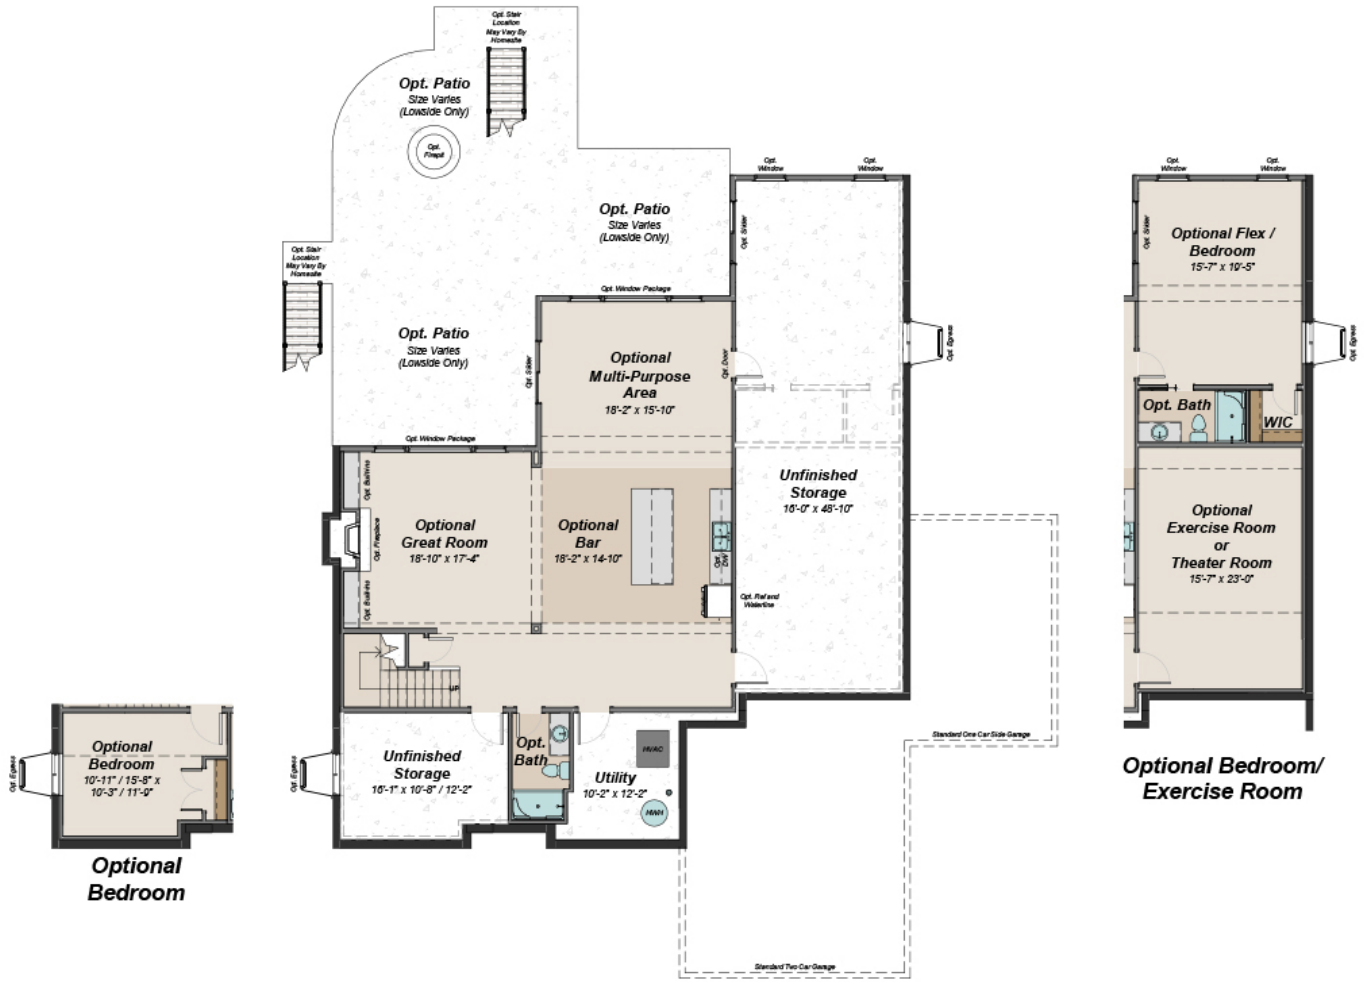

COLORADO | SIDE-ENTRY GARAGE | BASEMENT

OPTIONAL FINISHED BASEMENT

INFINITY
CUSTOM HOMES