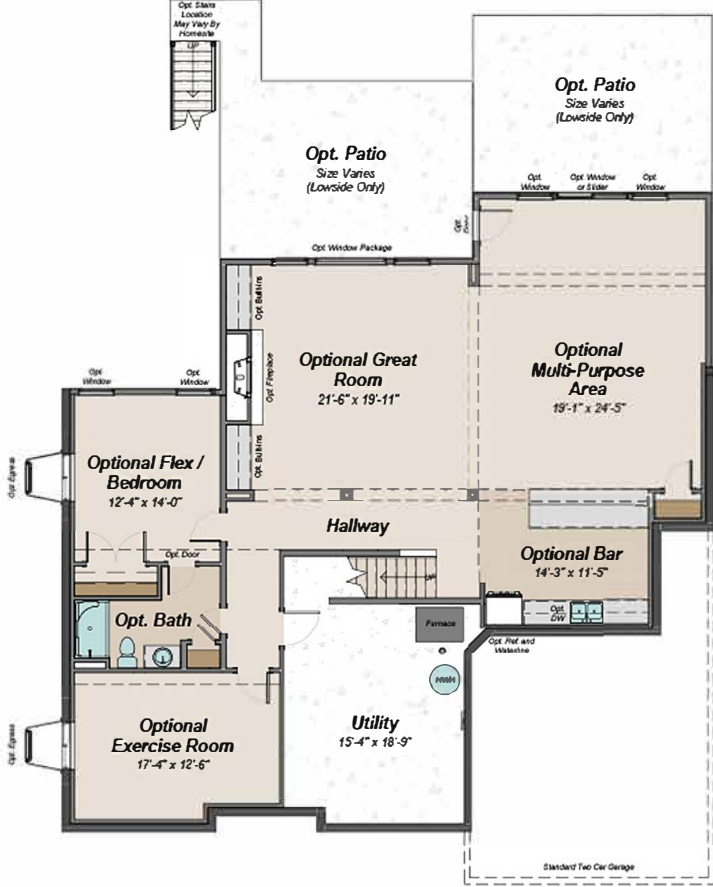

CAMBRIDGE | FRONT-ENTRY GARAGE | BASEMENT

OPTIONAL FINISHED BASEMENT