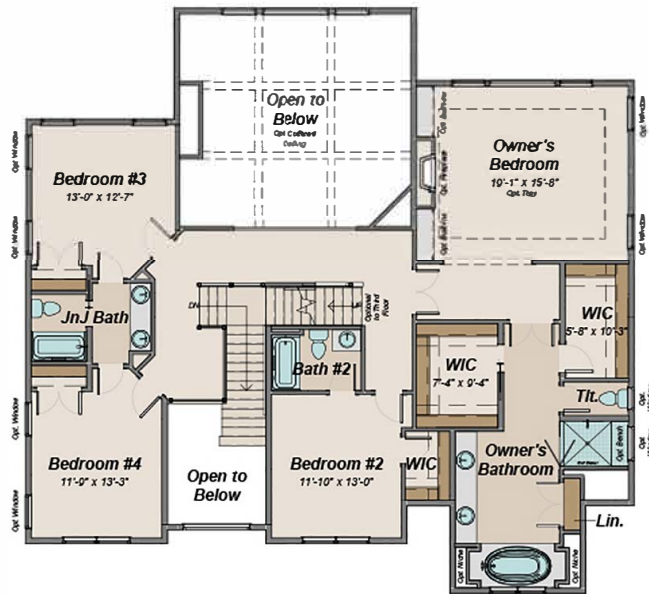

CAMBRIDGE | FRONT-ENTRY GARAGE | FIRST FLOOR

INCLUDED FIRST FLOOR

Optional Garage Fronts

Full Porch Upgrade

CAMBRIDGE | FRONT-ENTRY GARAGE | SECOND FLOOR

Opt. 5th Bedroom and Bath

Opt. Sitting Room and WIC

Opt. Bonus Room

Opt. Sitting Room

INCLUDED SECOND FLOOR

Owner's Bath Upgrades

Opt. Laundry Over Foyer

Upgraded Laundry in Lieu of Owner's WIC

CAMBRIDGE | FRONT-ENTRY GARAGE | THIRD FLOOR

**OPTIONAL FINISHED/UNFINISHED
THIRD FLOOR**

CAMBRIDGE | FRONT-ENTRY GARAGE | BASEMENT

OPTIONAL FINISHED BASEMENT

Dimensions/Layout are subject to change and may vary based on exterior and interior selections.