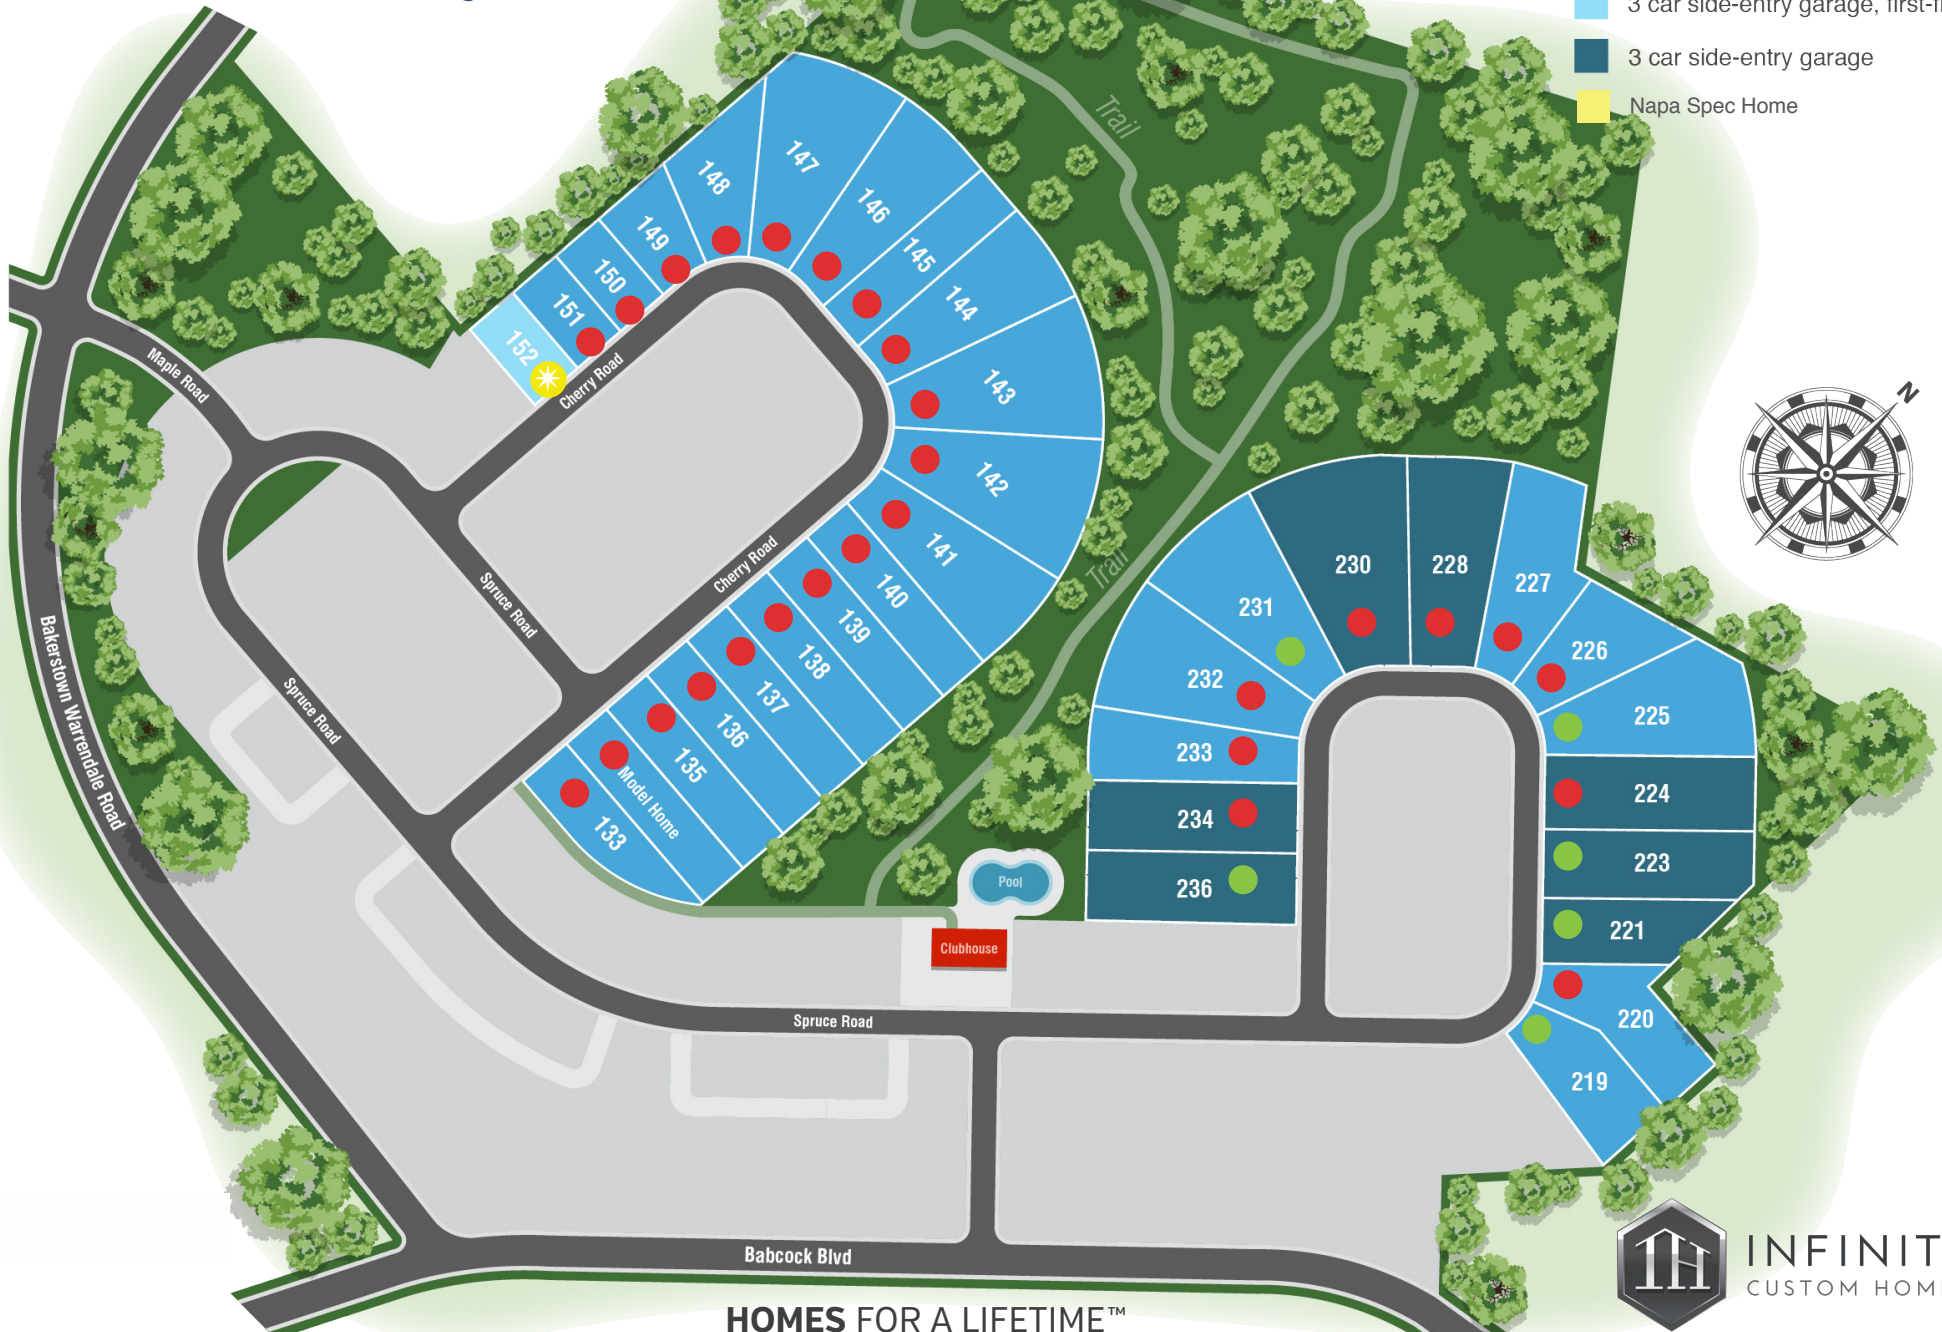

Laurel Grove

WEXFORD, PA
PINE RICHLAND SCHOOL DISTRICT

- 2 car front-entry garage
- 3 car side-entry garage, first-floor living
- 3 car side-entry garage
- Napa Spec Home

HOMES FOR A LIFETIME™

INFINITY
CUSTOM HOMES