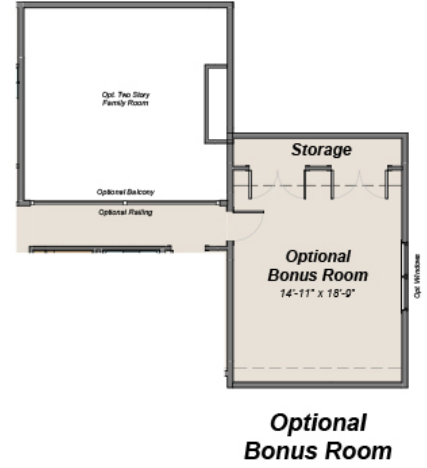

CAROLINA SIDE-ENTRY GARAGE | FIRST FLOOR

INCLUDED FIRST FLOOR

Study Options

Owner's Bath/WIC Options

Mudroom / Laundry Options

Porch Upgrades

Optional Garage Fronts

CAROLINA SIDE-ENTRY GARAGE | SECOND FLOOR

**Optional
Three Bath Layout**

INCLUDED SECOND FLOOR

**Optional
Bonus Room**

**Contemporary
Windows**

**Optional Bonus Room
w/ Kitchenette and
Jack and Jill Bath**

CAROLINA SIDE-ENTRY GARAGE | BASEMENT