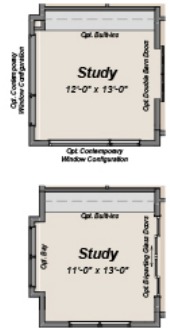

CAROLINA SIDE-ENTRY GARAGE | FIRST FLOOR

INCLUDED FIRST FLOOR

Study Options

Owner's Bath/WIC Options

Mudroom / Laundry Options

Porch Upgrades

Optional Garage Fronts

CAROLINA SIDE-ENTRY GARAGE | SECOND FLOOR

**Optional
Three Bath Layout**

INCLUDED SECOND FLOOR

**Optional
Bonus Room**

**Contemporary
Windows**

**Optional Bonus Room
w/ Kitchenette and
Jack and Jill Bath**

CAROLINA SIDE-ENTRY GARAGE | BASEMENT