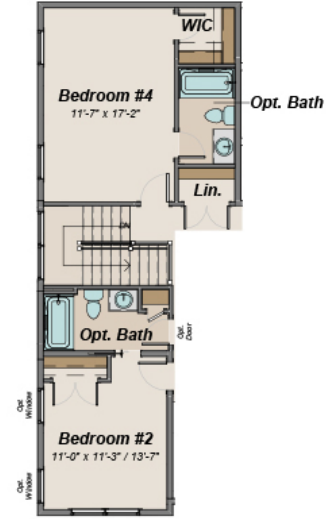

CAROLINA SIDE-ENTRY GARAGE | FIRST FLOOR

INCLUDED FIRST FLOOR

Study Options

Owner's Bath/WIC Options

Mudroom / Laundry Options

Porch Upgrades

Optional Garage Fronts

CAROLINA SIDE-ENTRY GARAGE | SECOND FLOOR

**Optional
Three Bath Layout**

INCLUDED SECOND FLOOR

**Optional
Bonus Room**

**Contemporary
Windows**

**Optional Bonus Room
w/ Kitchenette and
Jack and Jill Bath**

CAROLINA SIDE-ENTRY GARAGE | BASEMENT