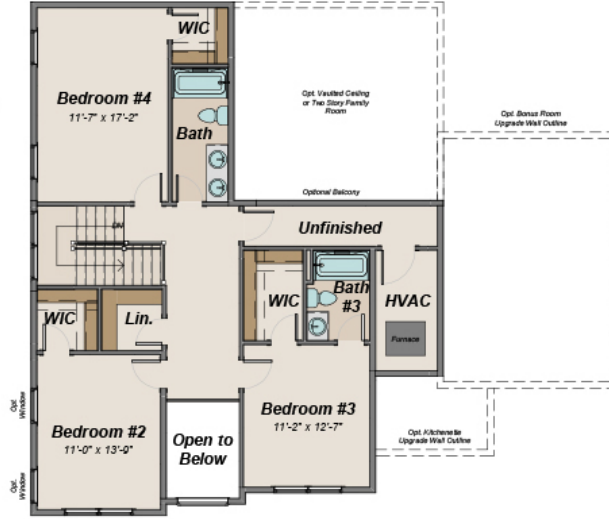

CAROLINA SIDE-ENTRY GARAGE | FIRST FLOOR

INCLUDED FIRST FLOOR

Study Options

Owner's Bath/WIC Options

Mudroom / Laundry Options

Porch Upgrades

Optional Garage Fronts

CAROLINA SIDE-ENTRY GARAGE | SECOND FLOOR

**Optional
Three Bath Layout**

INCLUDED SECOND FLOOR

**Optional
Bonus Room**

**Contemporary
Windows**

**Optional Bonus Room
w/ Kitchenette and
Jack and Jill Bath**

CAROLINA SIDE-ENTRY GARAGE | BASEMENT