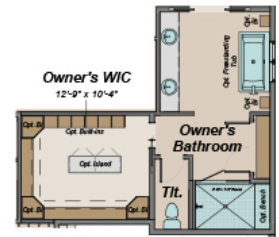

CAROLINA SIDE-ENTRY GARAGE | FIRST FLOOR

INCLUDED FIRST FLOOR

Study Options

Owner's Bath/WIC Options

Mudroom / Laundry Options

Porch Upgrades

Optional Garage Fronts

CAROLINA SIDE-ENTRY GARAGE | SECOND FLOOR

**Optional
Three Bath Layout**

INCLUDED SECOND FLOOR

**Optional
Bonus Room**

**Contemporary
Windows**

**Optional Bonus Room
w/ Kitchenette and
Jack and Jill Bath**

CAROLINA SIDE-ENTRY GARAGE | BASEMENT