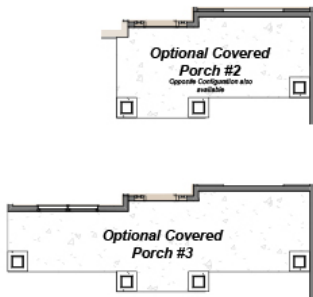

CAROLINA SIDE-ENTRY GARAGE | FIRST FLOOR

INCLUDED FIRST FLOOR

Study Options

Owner's Bath/WIC Options

Mudroom / Laundry Options

Porch Upgrades

Optional Garage Fronts

CAROLINA SIDE-ENTRY GARAGE | SECOND FLOOR

**Optional
Three Bath Layout**

INCLUDED SECOND FLOOR

**Optional
Bonus Room**

**Contemporary
Windows**

**Optional Bonus Room
w/ Kitchenette and
Jack and Jill Bath**

CAROLINA SIDE-ENTRY GARAGE | BASEMENT