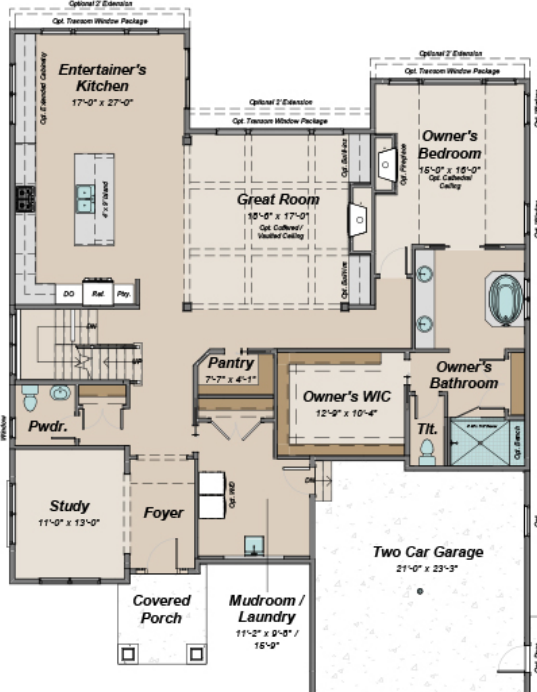

CAROLINA FRONT-ENTRY GARAGE | FIRST FLOOR

INCLUDED FIRST FLOOR

Mudroom / Laundry Options

Optional Garage Fronts

Porch Upgrades

CAROLINA FRONT-ENTRY GARAGE | SECOND FLOOR

Optional Three Bath Layout

Contemporary Windows

INCLUDED SECOND FLOOR

Optional Bonus Room

Optional Bonus Room w/ Kitchenette and Jack and Jill Bath

CAROLINA FRONT-ENTRY GARAGE | BASEMENT