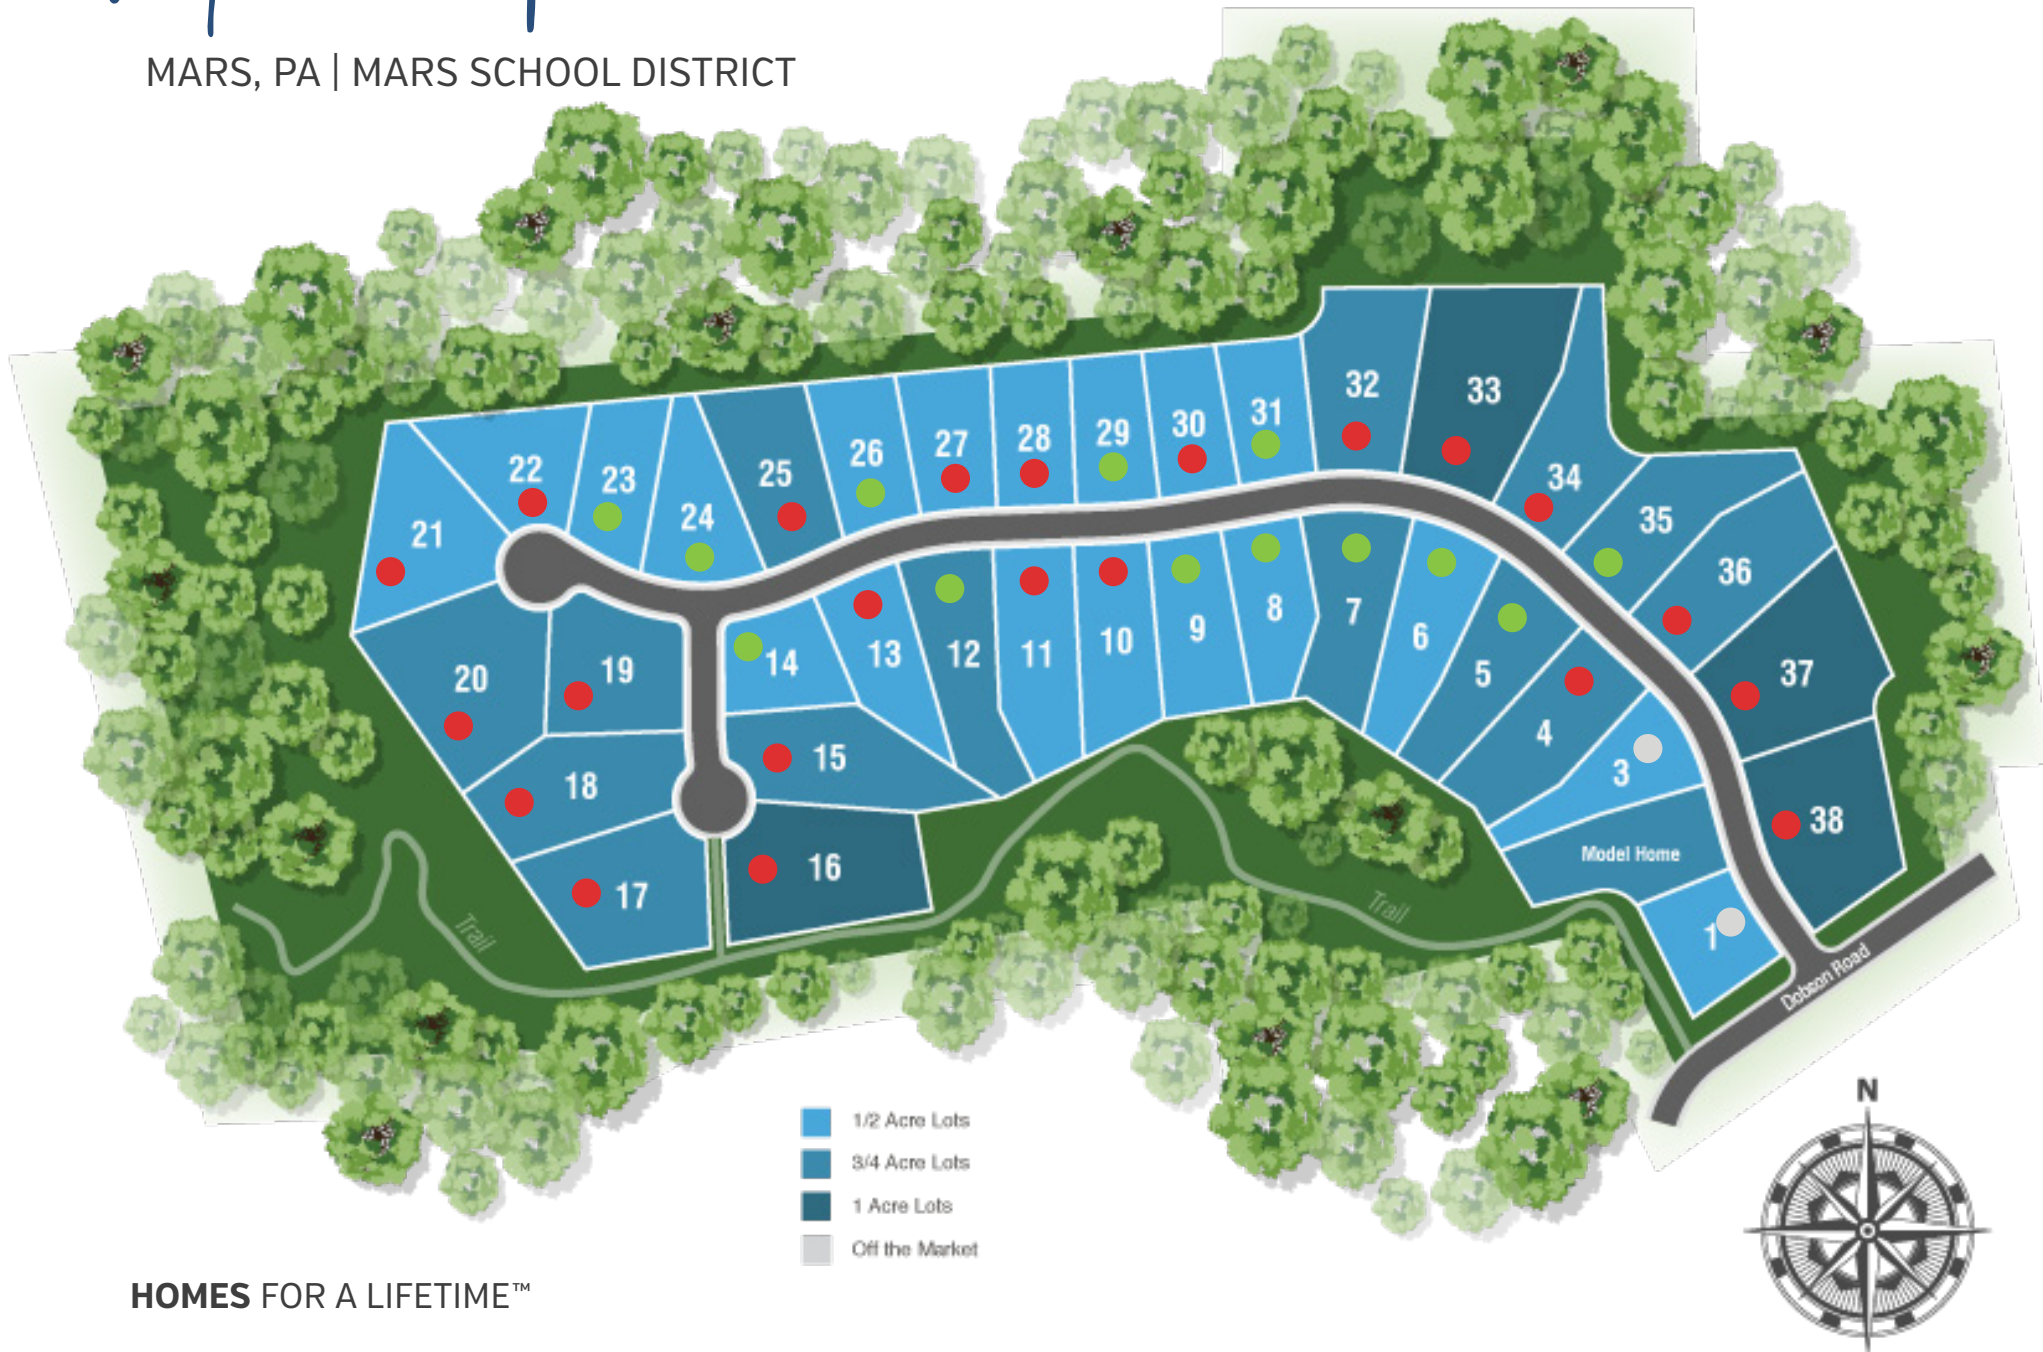

# Meadow Point

INFINITY  
CUSTOM HOMES

MARS, PA | MARS SCHOOL DISTRICT

HOMES FOR A LIFETIME™