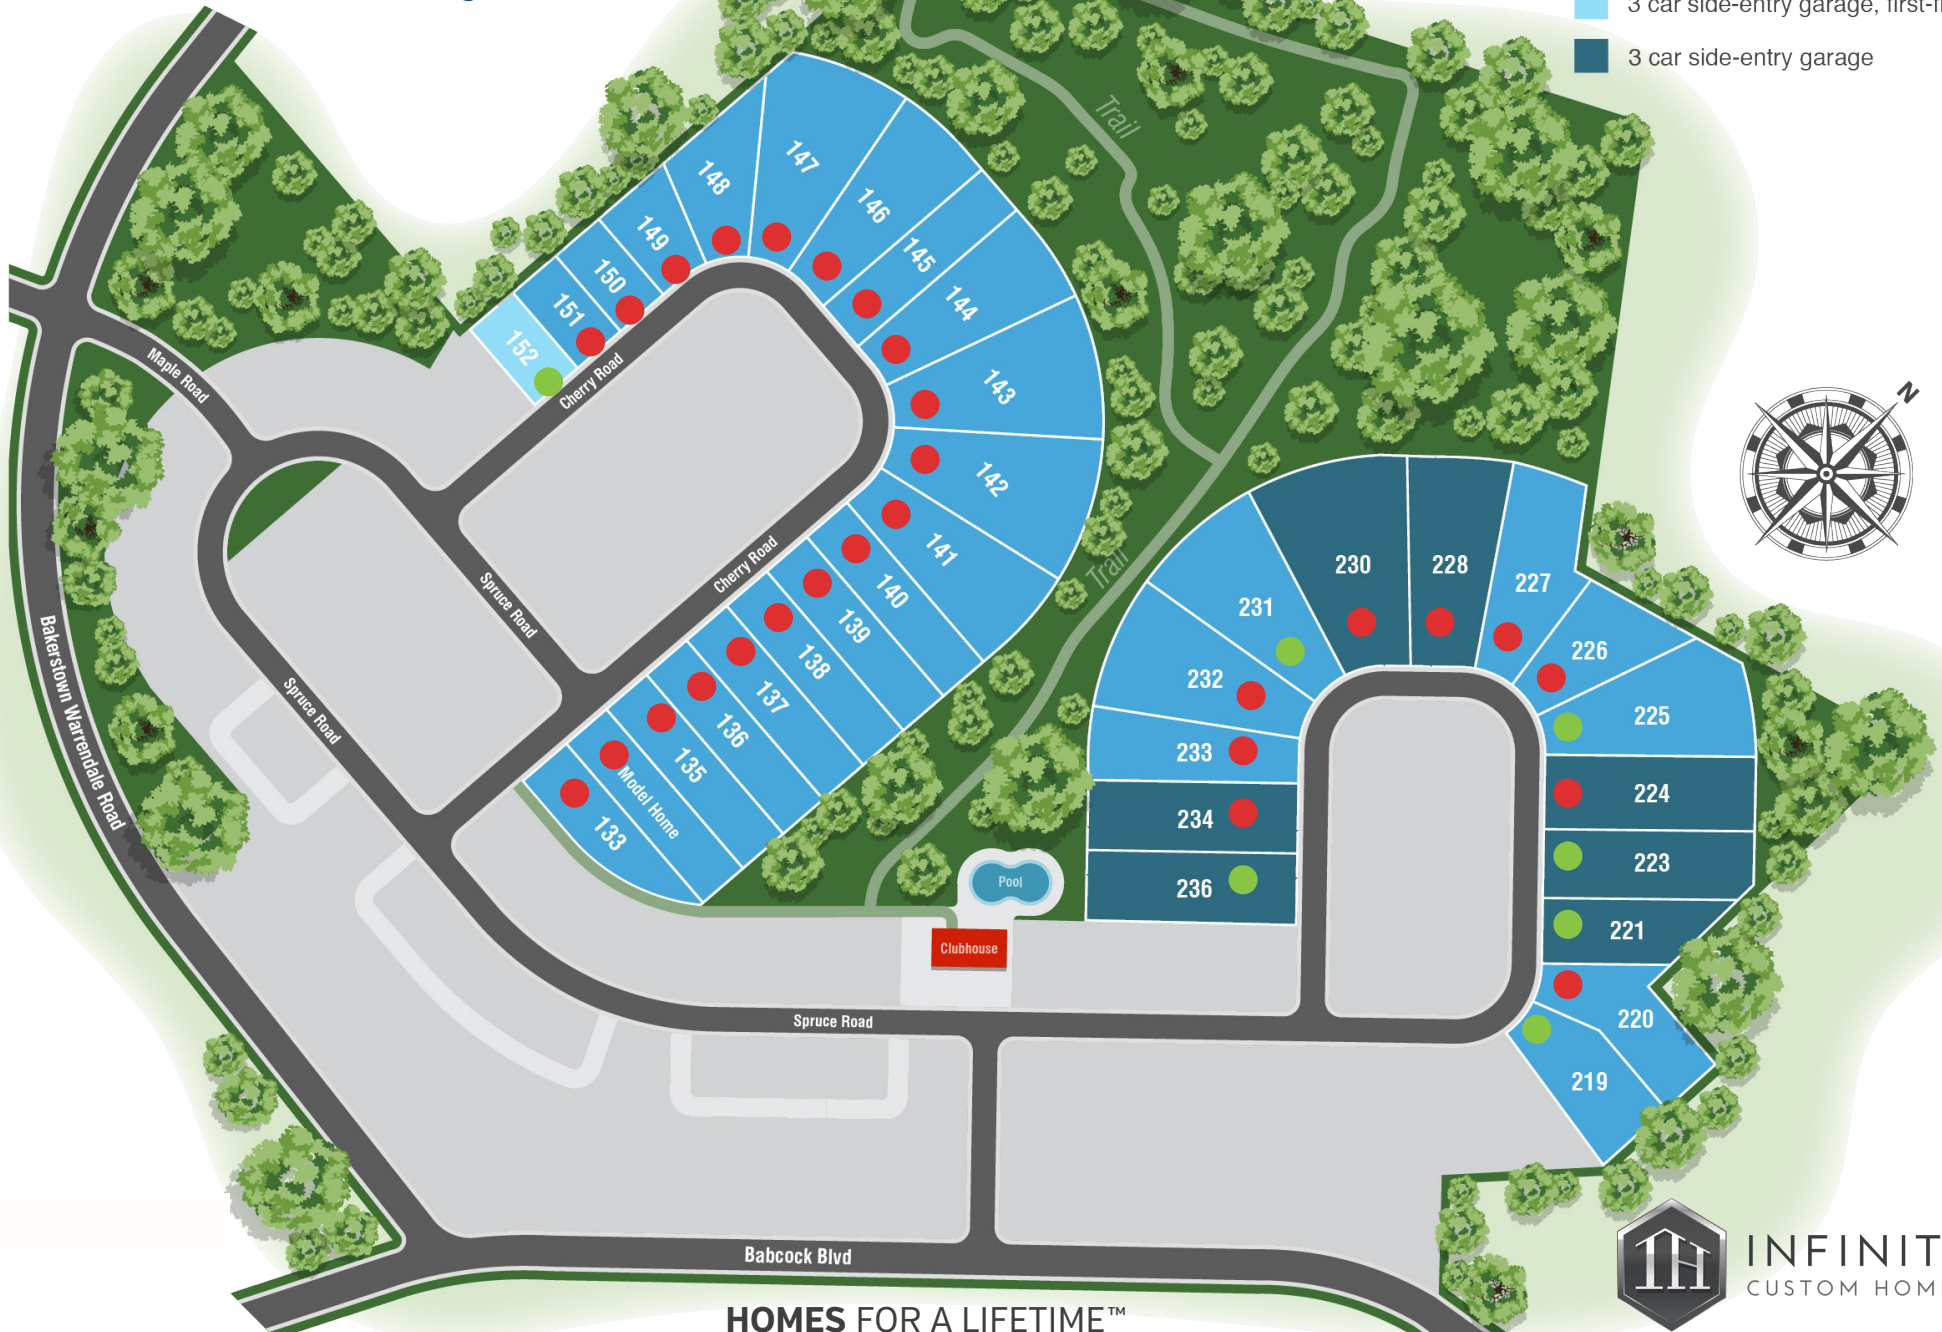

# Laurel Grove

WEXFORD, PA  
PINE RICHLAND SCHOOL DISTRICT

- 2 car front-entry garage
- 3 car side-entry garage, first-floor living
- 3 car side-entry garage

HOMES FOR A LIFETIME™

INFINITY  
CUSTOM HOMES