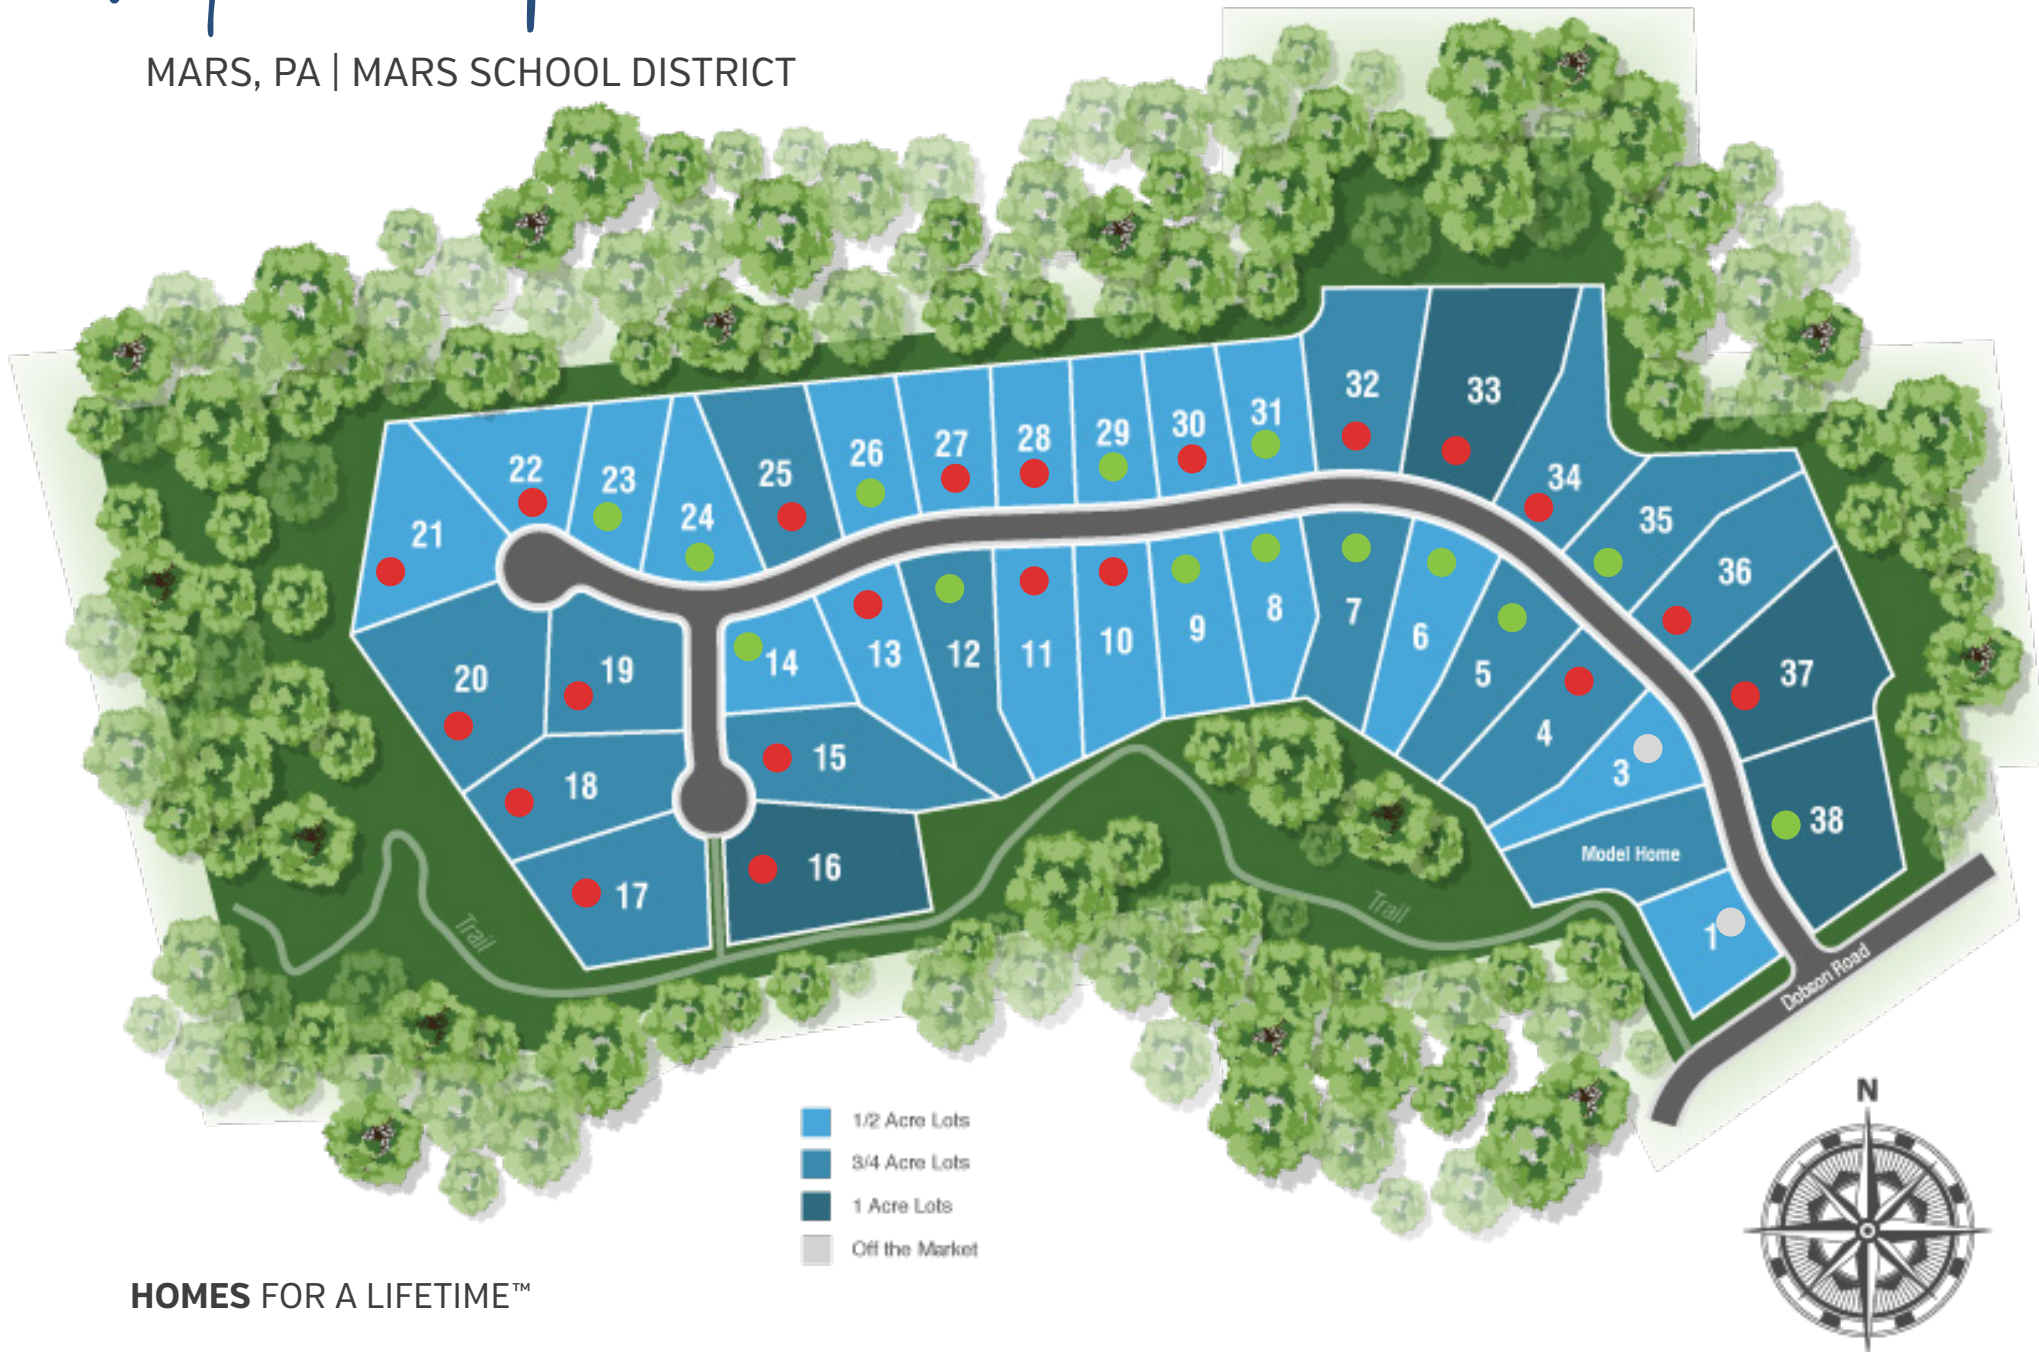

Meadow Point

INFINITY
CUSTOM HOMES

MARS, PA | MARS SCHOOL DISTRICT

HOMES FOR A LIFETIME™