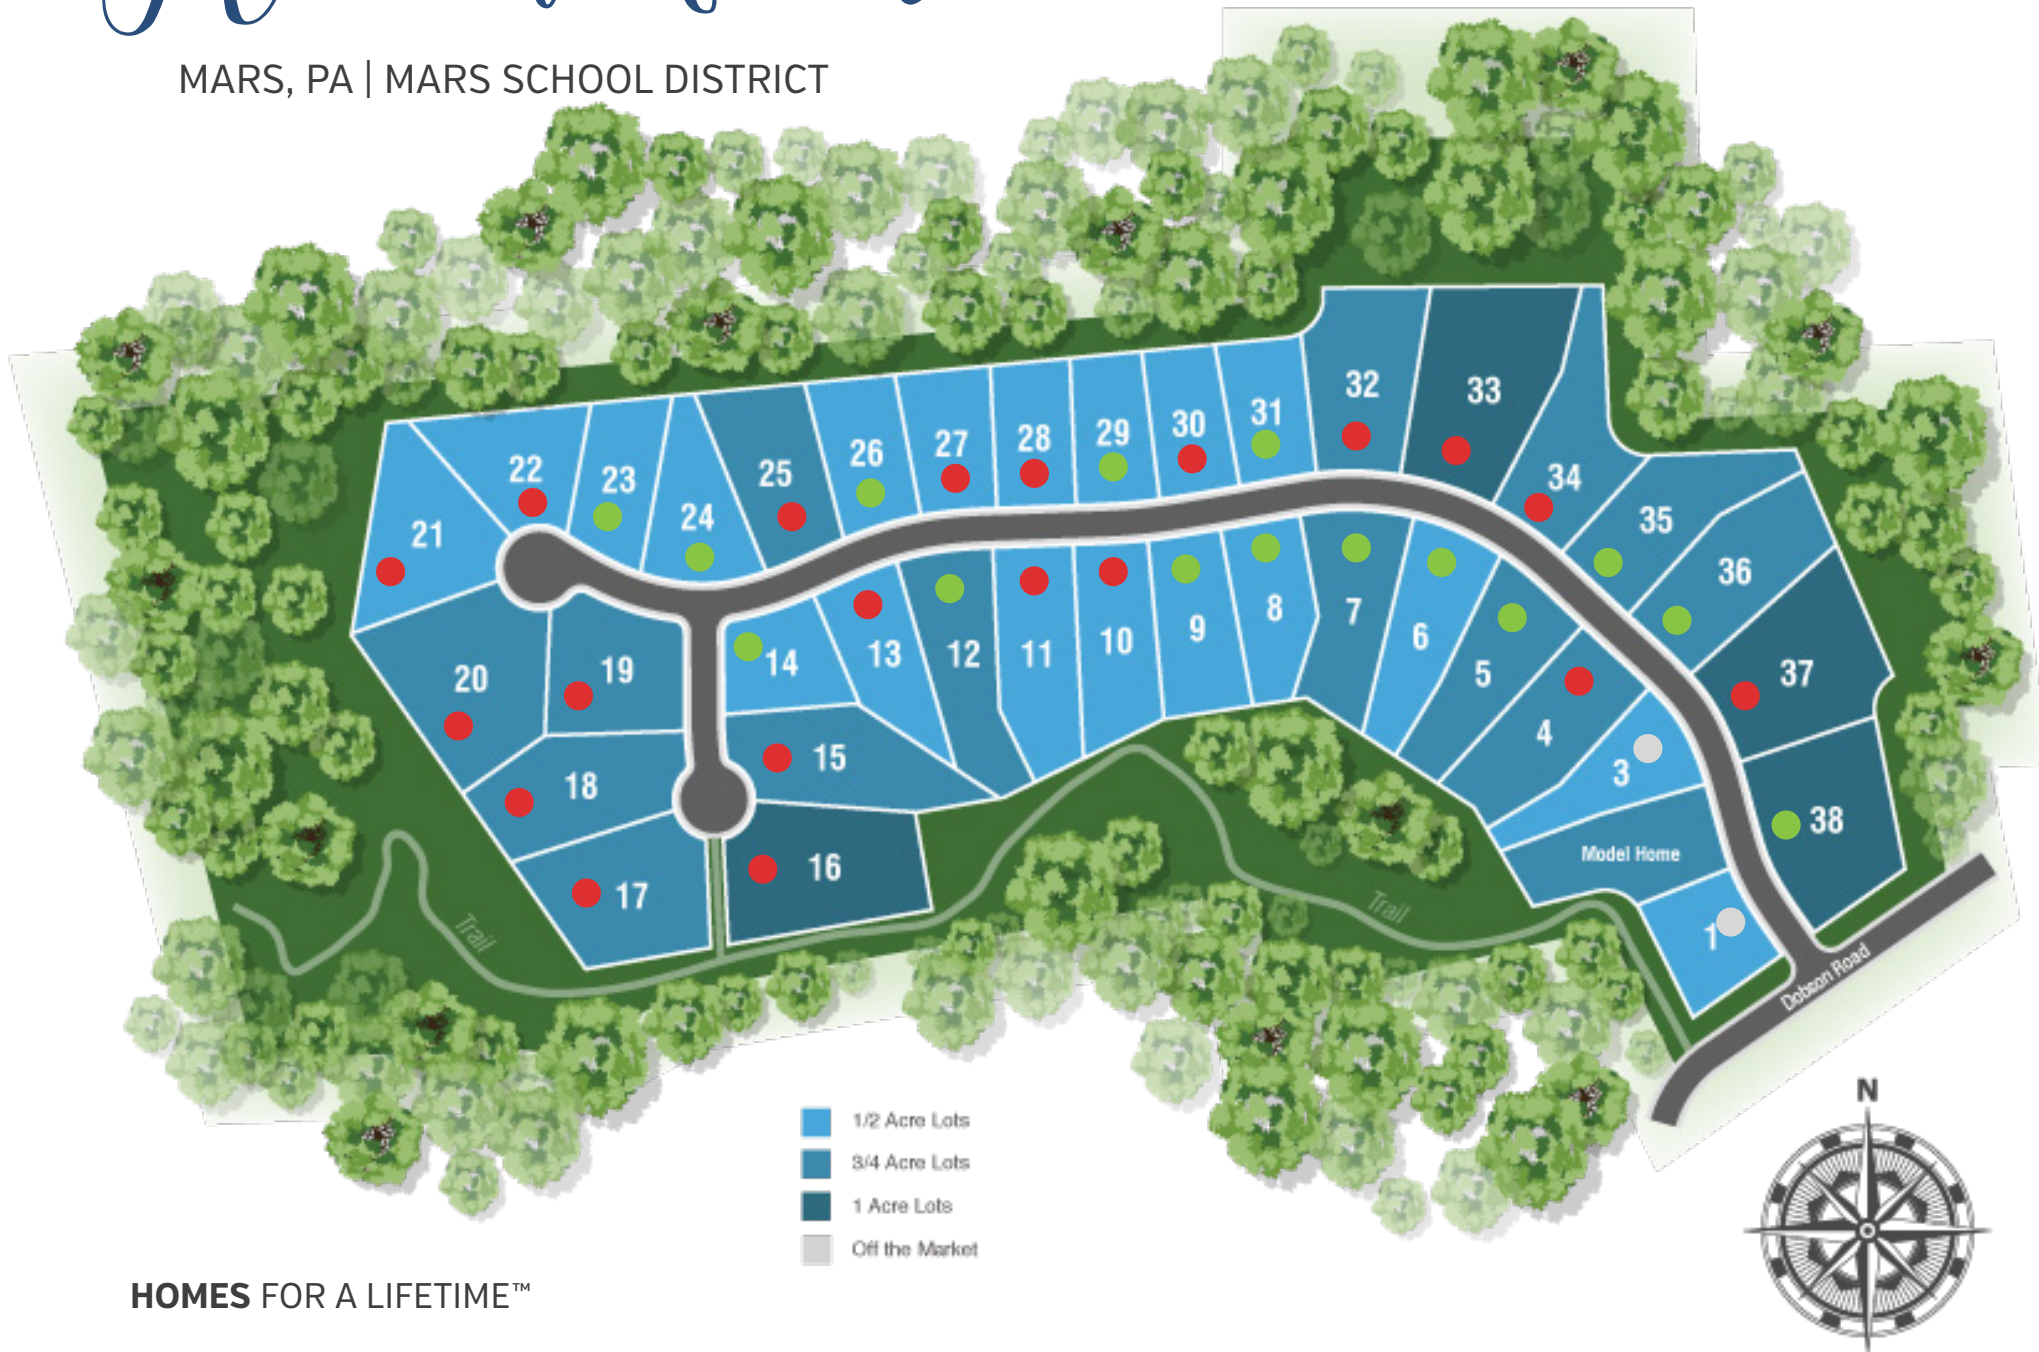

# Meadow Point

INFINITY  
CUSTOM HOMES

MARS, PA | MARS SCHOOL DISTRICT

HOMES FOR A LIFETIME™