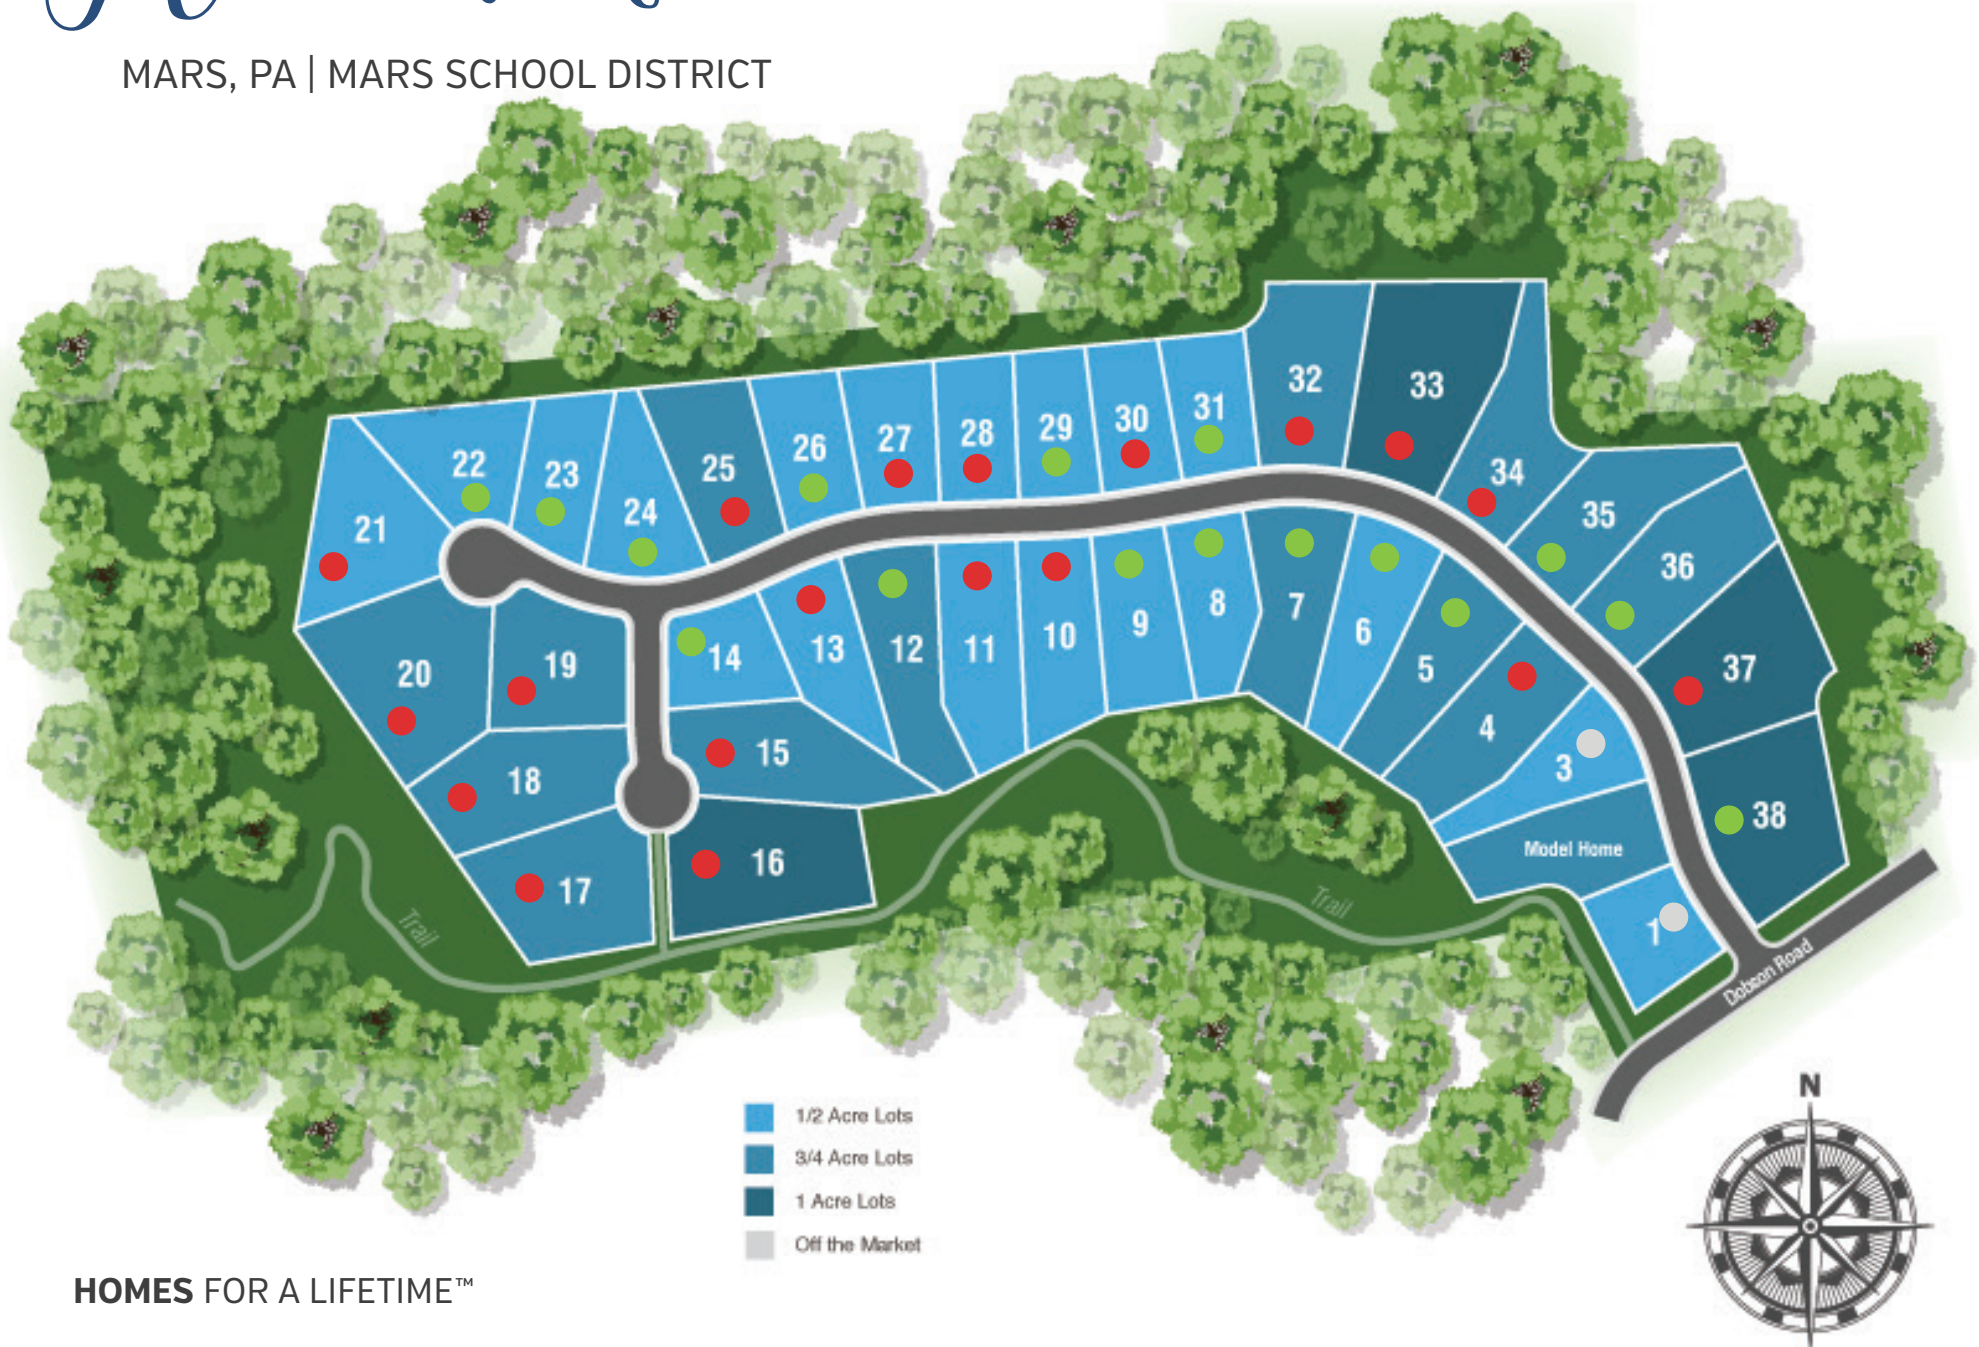

Meadow Point

MARS, PA | MARS SCHOOL DISTRICT

INFINITY
CUSTOM HOMES

HOMES FOR A LIFETIME™